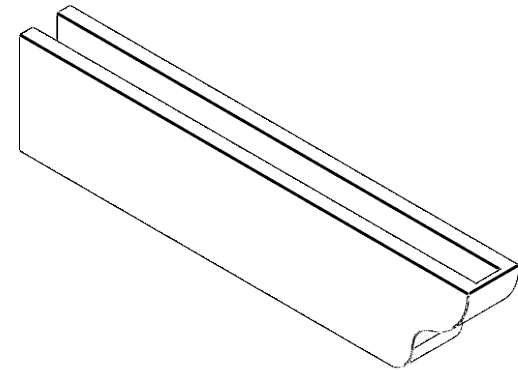

ITEM NUMBER: RFTURO040X08000X36000X008GRN00RCPR

4"W X 8"H X 36"L TIMBERTHANE ROUGH CEDAR GREENSBORO FAUX WOOD OPEN RAFTER TAIL, 8"L
END, PRIMED TAN **36"**

SIDE PROFILE

FRONT PROFILE

ISOMETRIC

GENERATED DATE : 03/02/2023

EKENA MILLWORK
2300 WEST MAIN ST.
CLARKSVILLE, TX 75426
TOLL FREE: 866-607-0453
WWW.EKENAMILLWORK.COM

NOTES

1. INSTALLATION TO BE COMPLETED IN ACCORDANCE WITH MANUFACTURER'S SPECIFICATIONS.
2. DRAWING MAY NOT BE TO SCALE
3. THIS DRAWING IS INTENDED FOR DESIGN AND PLANNING PURPOSES ONLY.
4. ALL INFORMATION CONTAINED HEREIN WAS CURRENT AT THE TIME OF DEVELOPMENT BUT MUST BE REVIEWED AND APPROVED BY THE PRODUCT MANUFACTURER TO BE CONSIDERED ACCURATE.
5. TIMBERTHANE ARCHITECTURAL PRODUCTS ARE MADE FROM HIGH DENSITY URETHANE AND COME FACTORY PRIMED