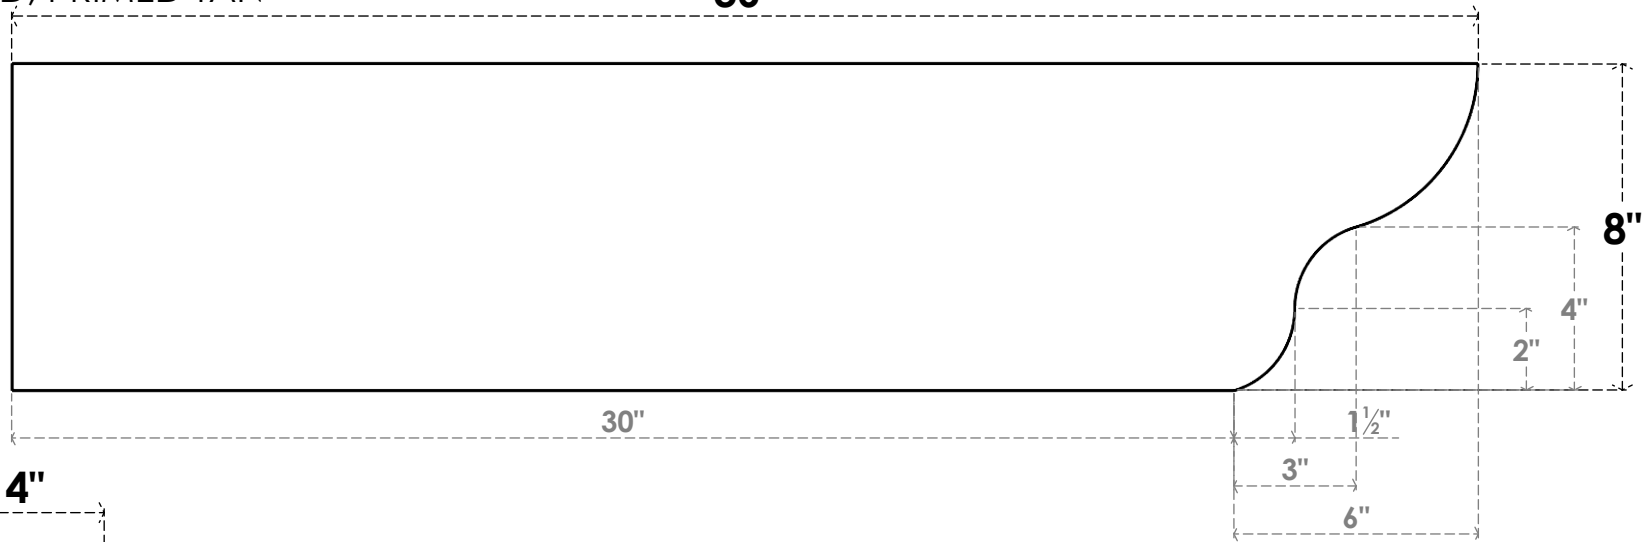

ITEM NUMBER: RFTURO040X08000X36000X008GRN00RCPR

4"W X 8"H X 36"L TIMBERTHANE ROUGH CEDAR GREENSBORO FAUX WOOD OPEN RAFTER TAIL, 8"L
END, PRIMED TAN **36"**

SIDE PROFILE

FRONT PROFILE

ISOMETRIC

GENERATED DATE : 03/02/2023