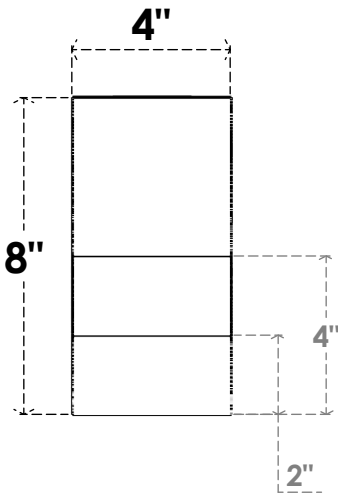

ITEM NUMBER: RFTURO040X08000X36000X008GRN00RCPR

4"W X 8"H X 36"L TIMBERTHANE ROUGH CEDAR GREENSBORO FAUX WOOD OPEN RAFTER TAIL, 8"L
END, PRIMED TAN **36"**

SIDE PROFILE

FRONT PROFILE

ISOMETRIC

GENERATED DATE : 03/02/2023